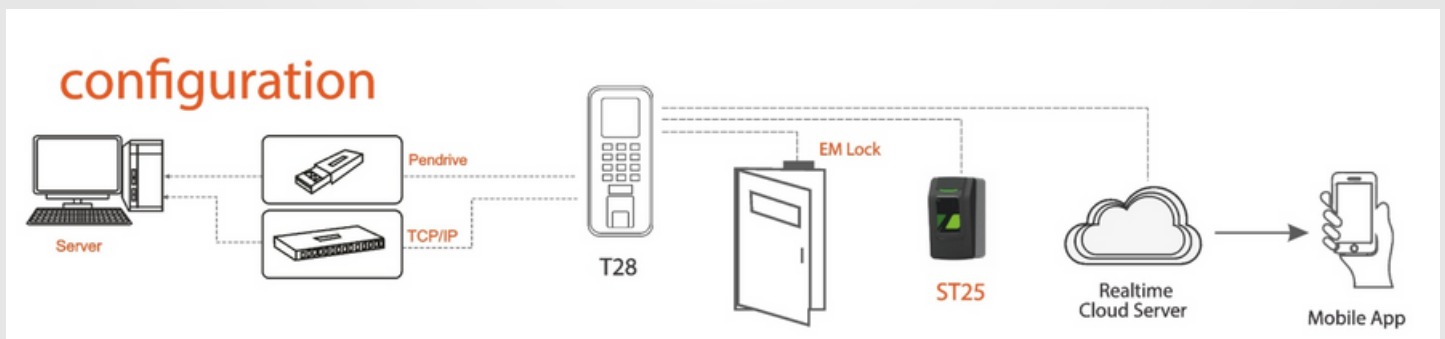

# Professional Access Control System

## Realtime RS 70 Plus + ST 25 Plus

### Specifications

» Fingerprint Users	2,000	
» Card User	2,000	
» Password User	2,000	
» Attendance Records	100,000	
» Fingerprint Verification	1:1, 1:N	
» Interlocking detection	Support (With Magnetic Contact)	
» Multi-device Related	Max. 255units	
» Card Reader	RF Id card reader (Option: Mifare reader/HID Reader)	
» Display	2.0 inch TFT Display	
» LED	Two (Red, Green)	
» Communication	TCP/IP, USB, RS485	
» USB disk	Support	
» Additional function	Tamper Detection	
» Working Voltage	DC 12V +- 10%	