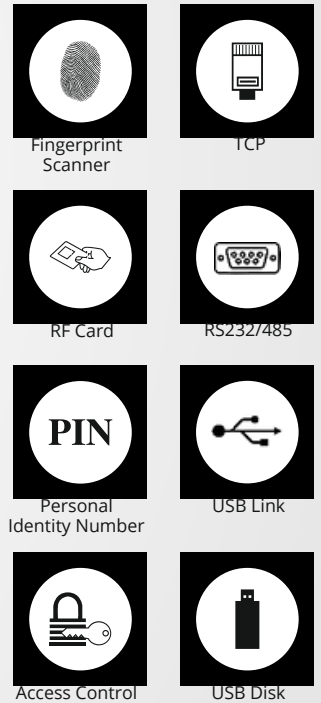

### Specifications

» Fingerprint Users	2,000	
» Card User	2,000	
» Password User	2,000	
» Attendance Records	100,000	
» Fingerprint Verification	1:1, 1:N	
» Interlocking detection	Support (With Magnetic Contact)	
» Multi-device Related	Max. 255units	
» Card Reader	RF Id card reader (Option: Mifare reader/HID Reader)	
» Display	2.0 inch TFT Display	
» LED	Two (Red, Green)	
» Communication	TCP/IP, USB, RS485	
» USB disk	Support	
» Additional function	Tamper Detection	
» Working Voltage	DC 12V +- 10%	